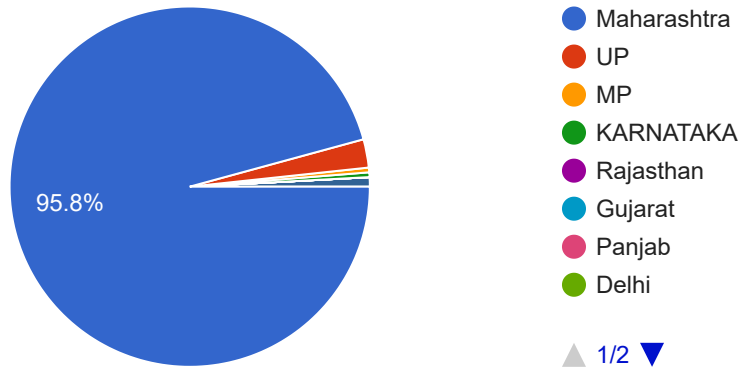

Gender:

236 responses

Category:

236 responses

State of Domicile

 Copy

236 responses

Nationality: